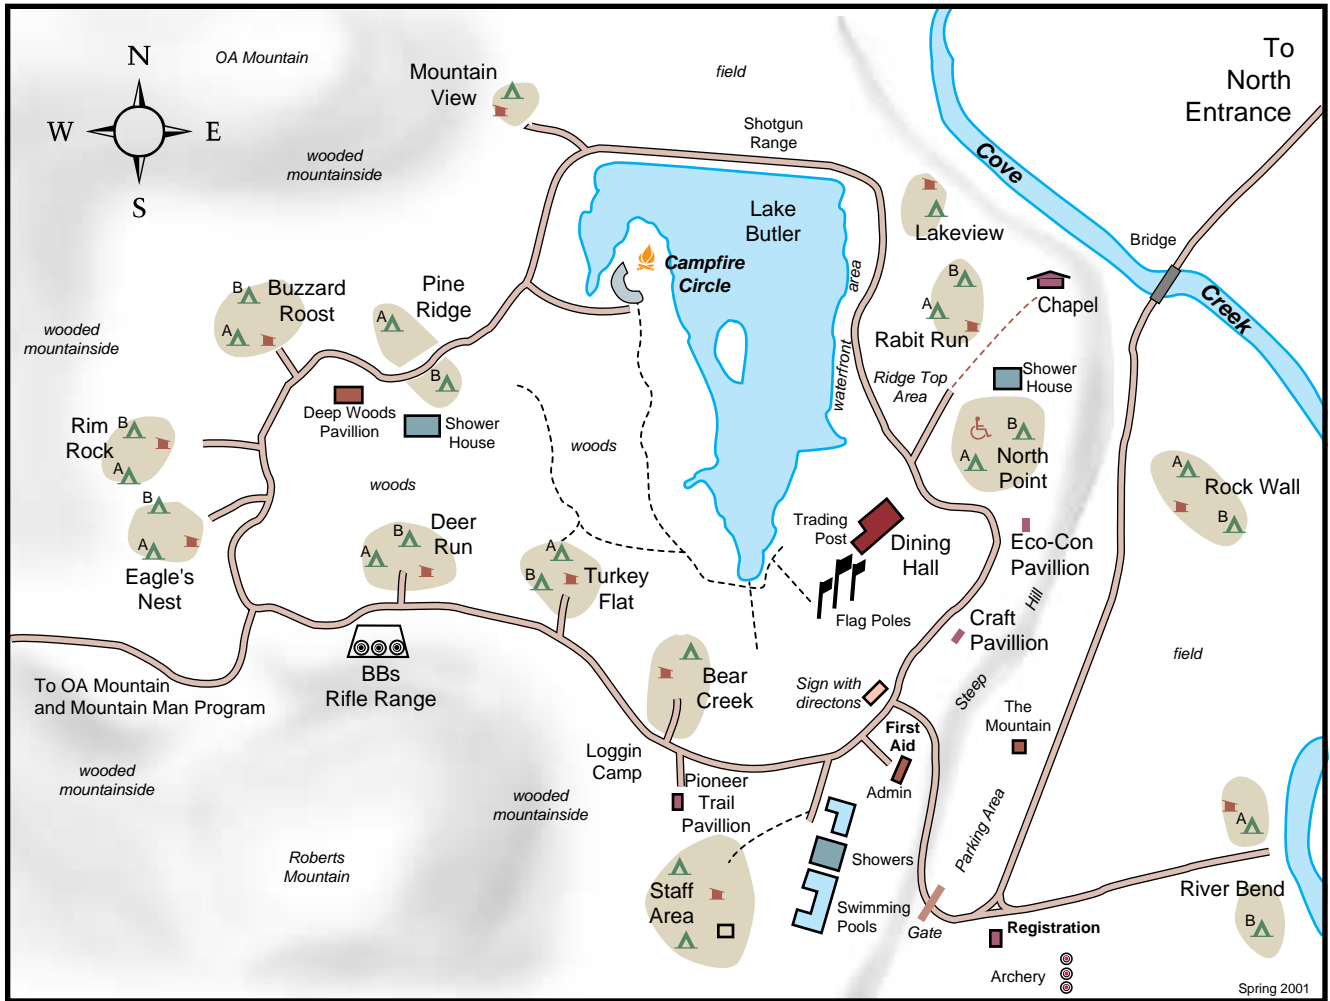

# Main Camp, Gus Blass Scout Reservation, Damascus

Spring 2001  
A&I Studio

- ▲ Campsite
- Restroom
- Showerhouse
- Trail
- Road